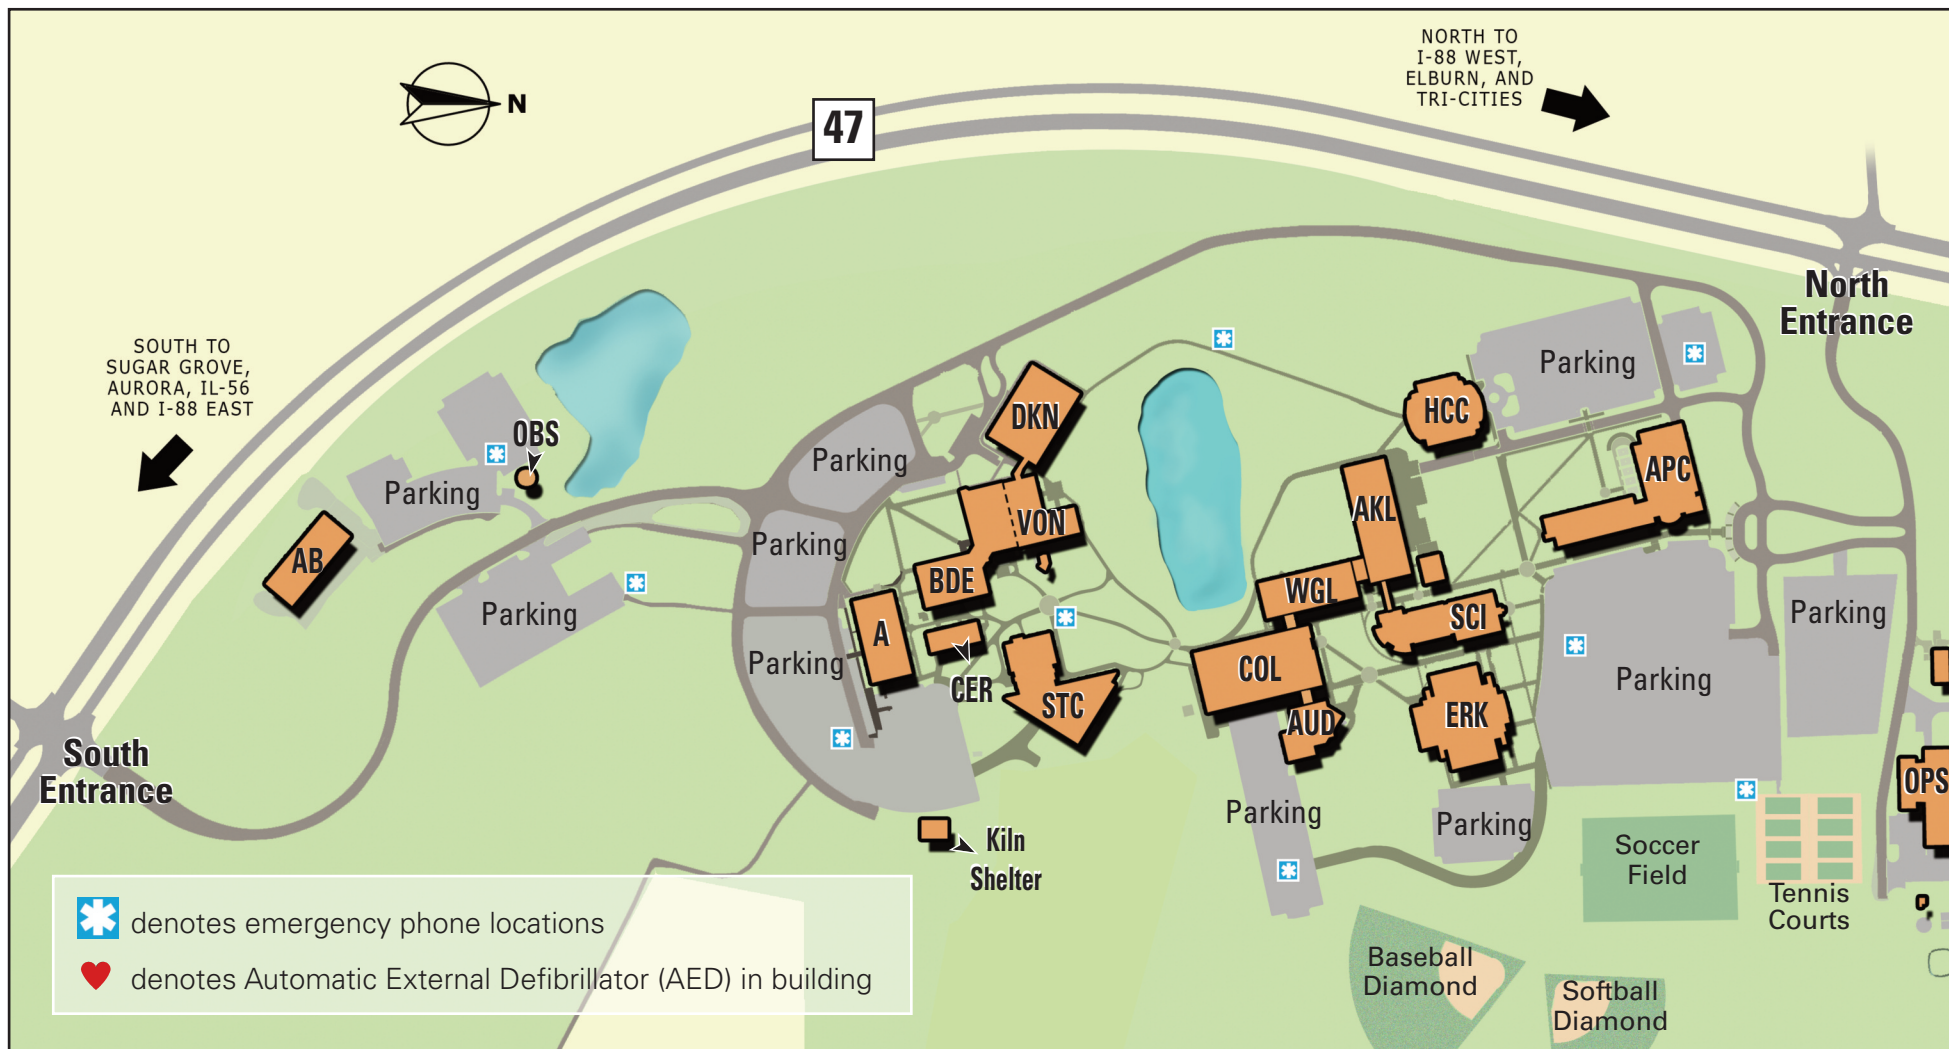

SUGAR GROVE CAMPUS

- | | | |
|---|--|-------------------------------|
| A Building A ♥ | CER Ceramics | OPS Campus Operations |
| AB Auto Body | COL Collins Hall ♥ | SCI Science Building ♥ |
| AKL Akerlow Hall | DKN Dickson Center ♥ | STC Student Center ♥ |
| APC Academic and Professional Center ♥ | ERK Erickson Hall ♥ | VON Von Ohlen Hall |
| AUD Auditorium ♥ | HCC Henning Academic Computing Center ♥ | WGL Weigel Hall |
| BDE Bodie Hall ♥ | OBS Observatory | |