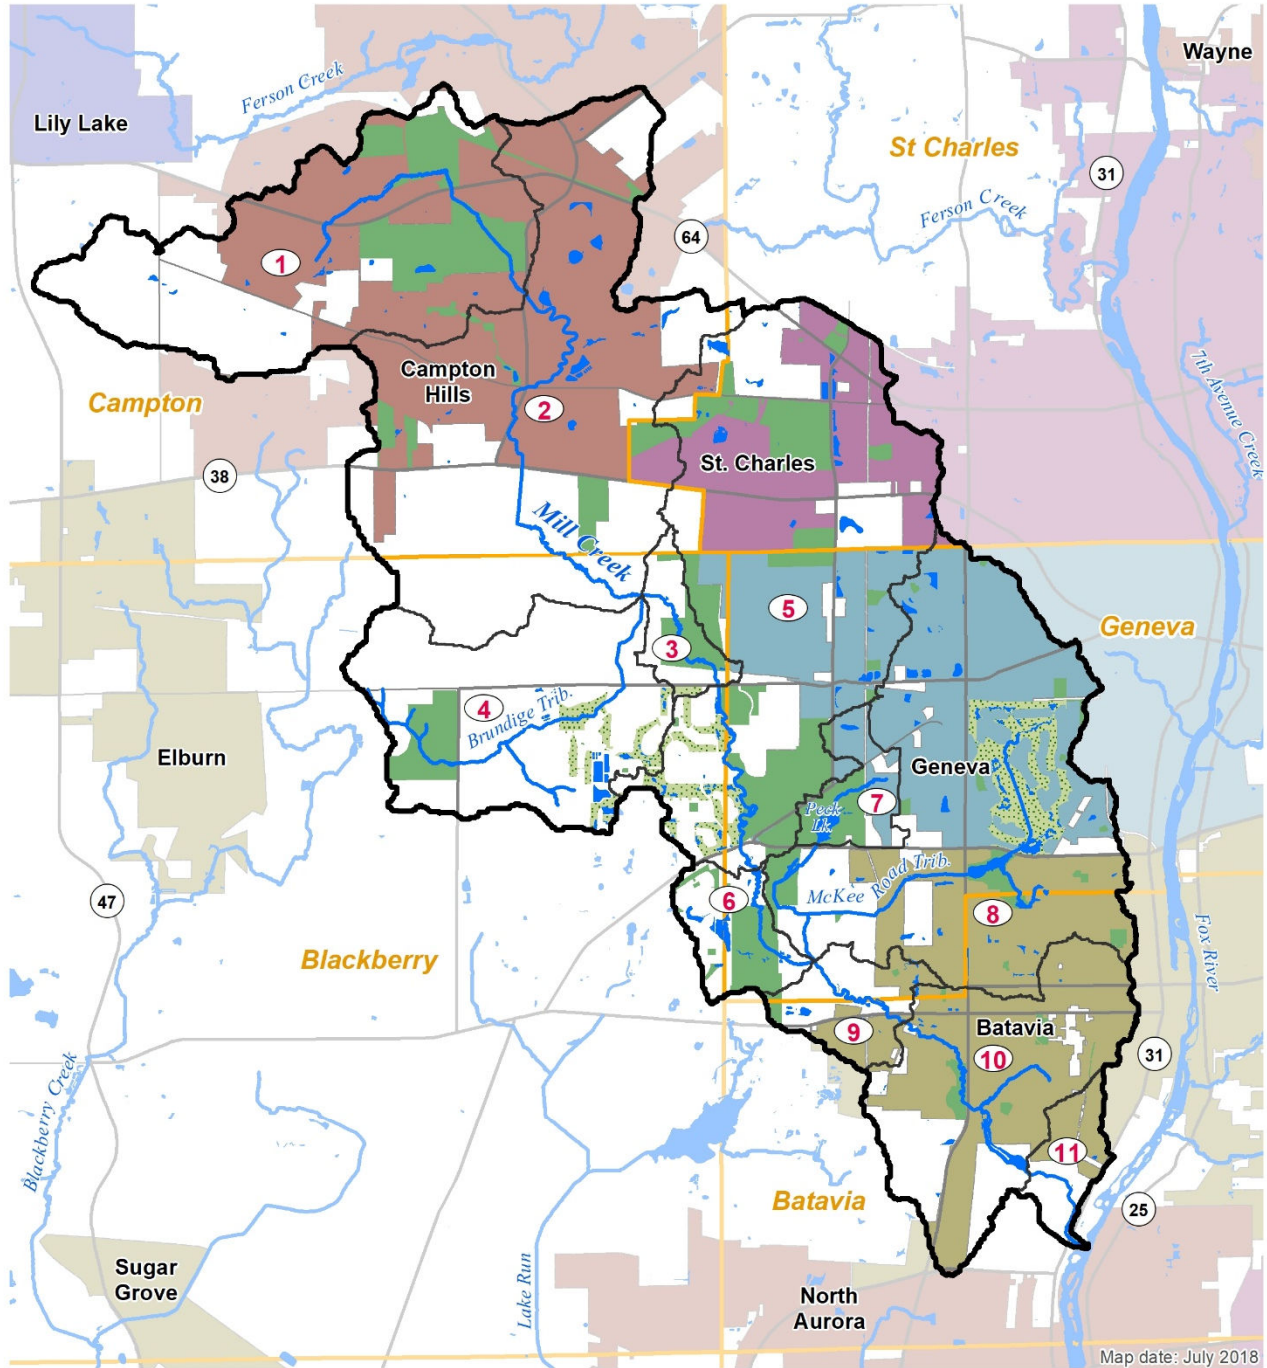

Mill Creek Watershed, Kane County, Illinois

- Mill Creek Watershed
- Subwatersheds
- Townships
- Municipalities
- Major roads
- Open Space
- Golf Course
- Waterbodies
- Rivers and streams

Chicago Metropolitan Agency for Planning